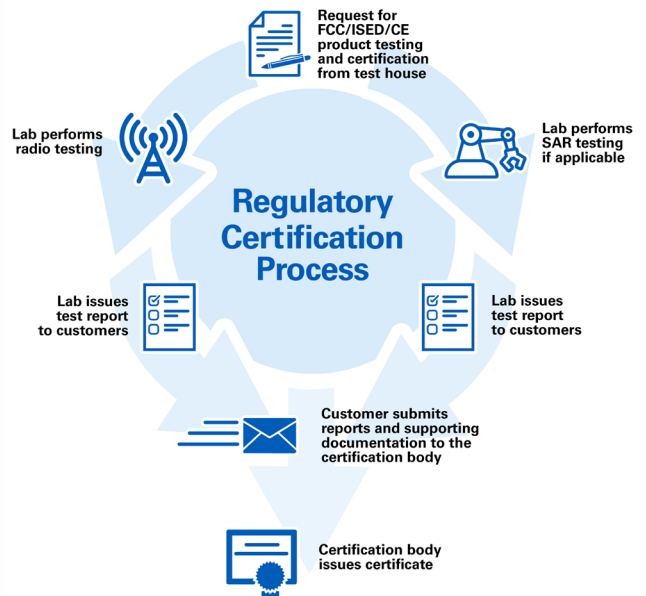

Guarantee Your Product Meets RF Exposure Requirements

TÜV Rheinland's Specific Absorption Rate (SAR) Test Certification Solutions

With the advancement of technology, there is a rapid increase in the use of portable wireless devices. Ensuring the safety of human exposure to these devices is fundamental. The safe amount of exposure to radio frequency (RF) from these devices is regulated by governmental agencies in many countries. Specific Absorption Rate (SAR) testing measures the electromagnetic energy absorbed by the body from using a device. These guidelines were adopted from the Institute of Electrical and Electronics Engineers (IEEE) and the International Electrotechnical Commission (IEC) which sets limits for how much RF energy is safe within 20 cm of the body. SAR testing ensures a device does not exceed a specific country's regulations for RF exposure.

PARTNERING WITH TÜV RHEINLAND

TÜV Rheinland is your one-stop-shop service for testing and certification of your wireless devices. This includes but is not limited to FCC, CE, ISED, and other global regulatory standards. As a TCB (Telecommunication Certification Body) and providing notified body services, international market access and safety testing, TÜV Rheinland offers a full scope of test solutions. We test your wireless products according to IEEE and IEC measurement procedures for SAR. Our full SAR test system allows us to do official testing for certification. Additionally we have a FAST SAR system which provides quick and efficient pre-testing.

BENEFITS AT A GLANCE

- Official accredited test lab for SAR testing and certification in North America, Europe and Asia.
- Support from expert consultants throughout project cycle.
- We work with you to create a detailed test plan specific to your product while also minimizing time to market.
- Utilize our fast SAR test system for efficient pre-testing in the product development stages. Speeding up time to market.